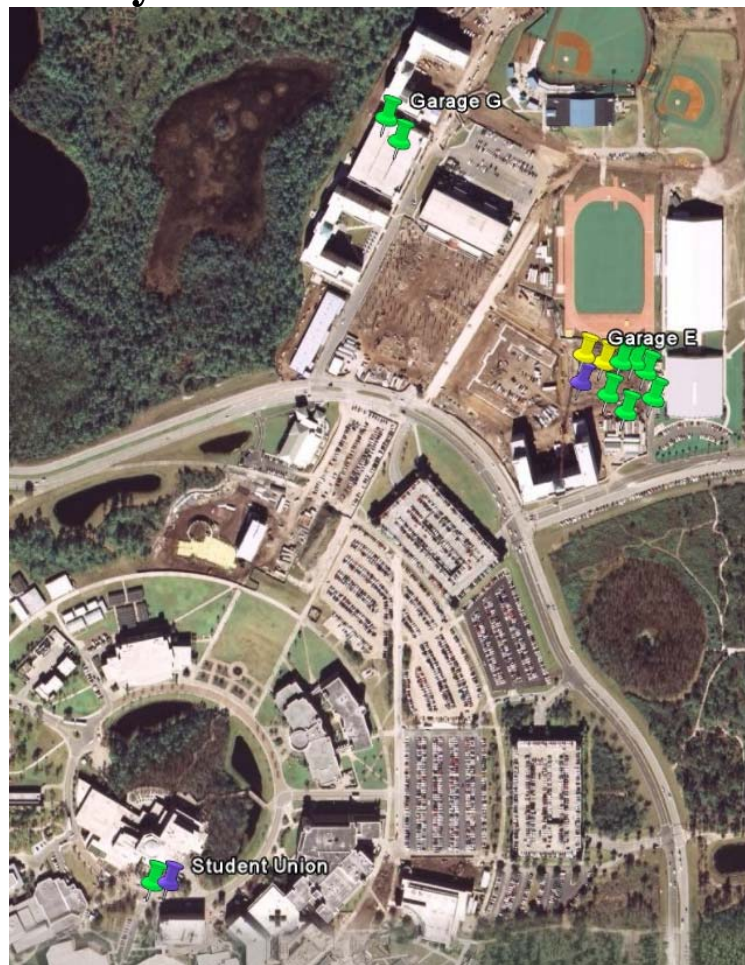

Bicycle Thefts: 12/1/08 – 2/6/09

 - Petit Theft

 - Grand Theft

 -Criminal Mischief

Summary: December 1, 2008 thru February 6, 2009 there have been several bicycle thefts on campus. Nine have occurred in Garage E, two in Garage G, and two by the Student Union. Two of these in Garage E were attempted thefts.