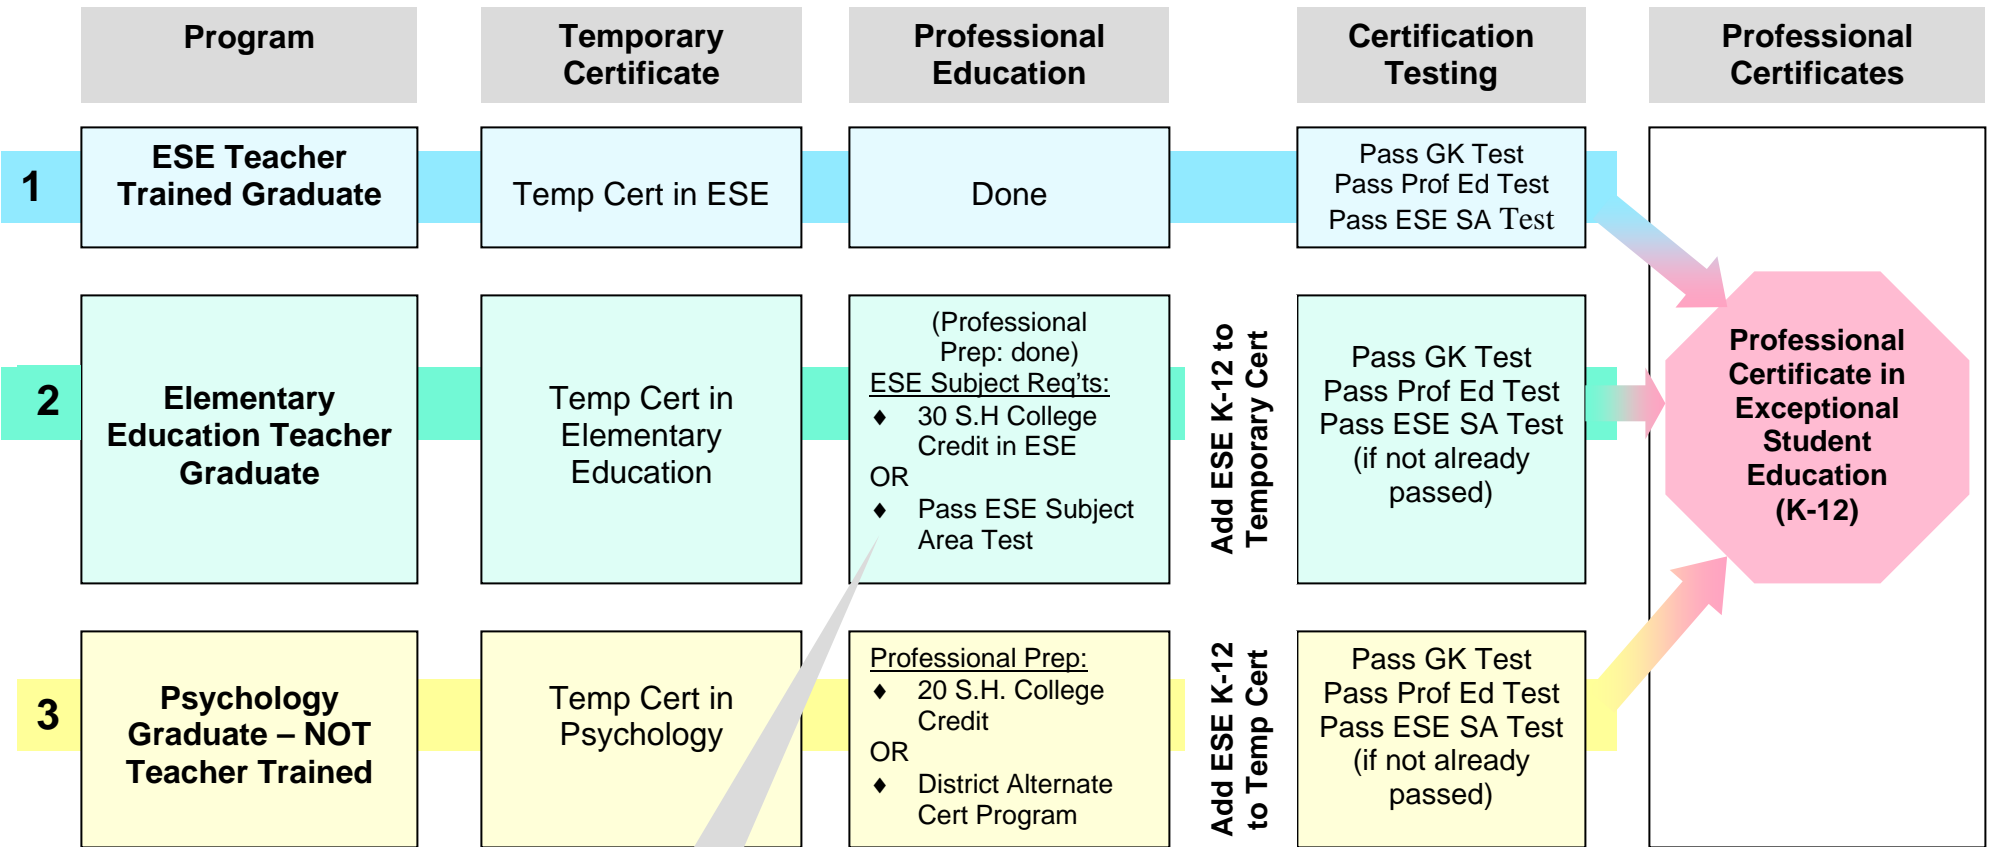

# Pathways to ESE K – 12 Certification

ESE modules assist in preparation for the ESE SA Test

AND  
ESE Subject Req'ts:  
♦ 30 S.H. College Credit in ESE  
OR  
♦ Pass ESE Subject Area Test

GK = General Knowledge Exit Test  
SA = Subject Area  
SH = Semester Hrs